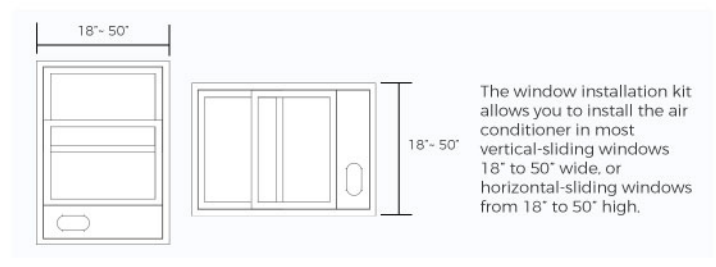

Window Size

All product, product specifications, and data are subject to change without notice to improve reliability, function, design or otherwise.

©2019 Hisense USA. All rights reserved

Hisense USA Corporation
7310 McGinnis Ferry Road, Suwanee, GA, 30024
1-877-465-3566
www.hisense-usa.com