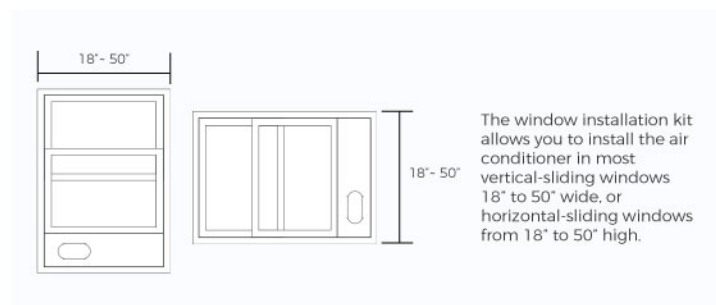

Window Size

All product, product specifications, and data are subject to change without notice to improve reliability, function, design or otherwise.

©2019 Hisense USA, All rights reserved

Hisense USA Corporation
7310 McGinnis Ferry Road, Suwanee, GA, 30024
1-877-465-3566
www.hisense-usa.com